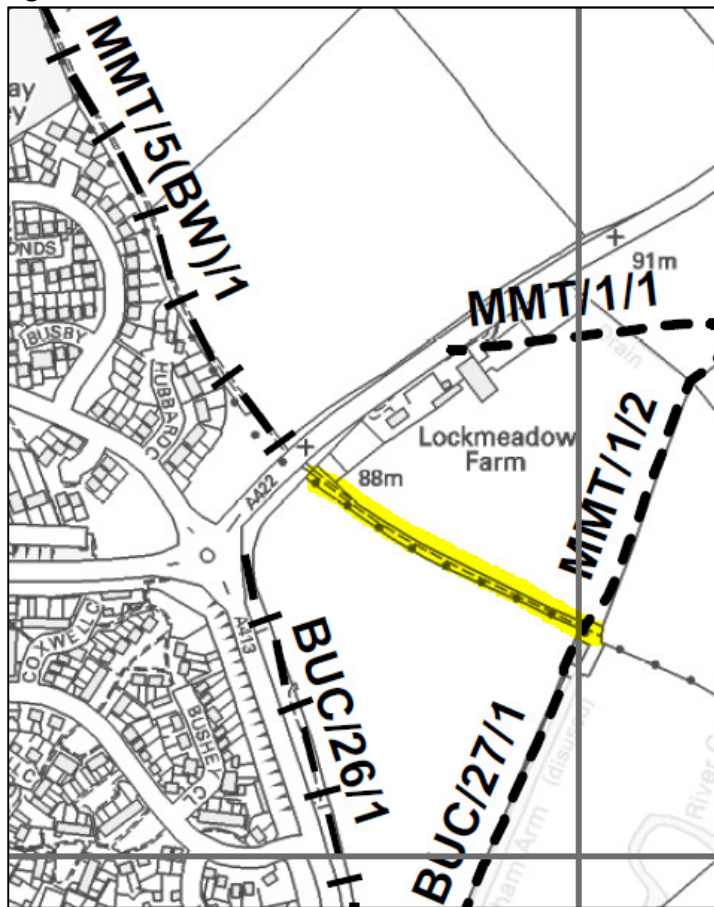

## Pathway A422 to Lock Cottage

Will you please advise if the lane linking the A422 and the footpaths BUC/27/1 and MMT/1/2 at Lock Cottage is a private road (highlighted in Fig 1).

Fig 1

At the entrance on the A422 there is a sign indicating Lockmeadow Cottage (see Fig 2).  
At about 20 metres from the A422 there is a sign indicating it is a private road (see Fig 3).

Fig 4 is an enlarged view from Fig 1 and indicates a footpath on this lane and in Fig 5 from a Buckingham map is also shown as a footpath.

If this is a public right of way it should be added to the BCC definitive map as this is an important link with all the pathways in the area and would not like to see it lost / closed off.

# Pathway A422 to Lock Cottage

Fig 2

Fig 3

Fig 4

Fig 5